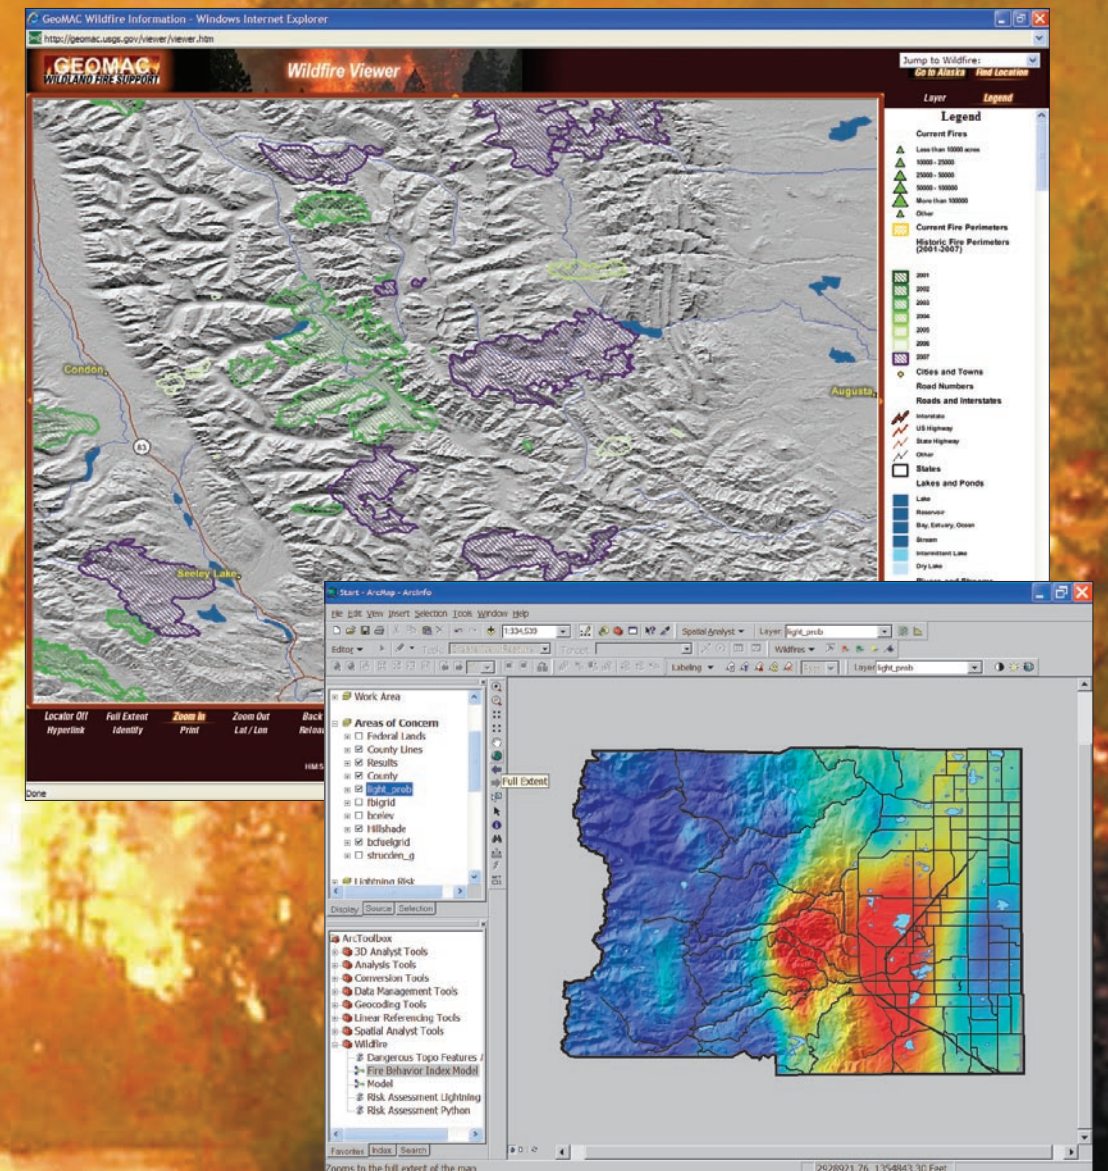

GIS

the power of information

As fires ravaged the forests of the western United States, the USFS communicated timely and dynamic information about the fires and their suppression operations to users of the world-wide web.

GIS Day 2008

November 19

This photo was taken in the Bitterroot National Forest in Montana on August 6, 2000 by John McColgan, a fire behavior analyst from Fairbanks, Alaska. We would like to thank all of those who worked so hard to protect our national treasures, and especially John for capturing this vivid image of your work on behalf of us all.